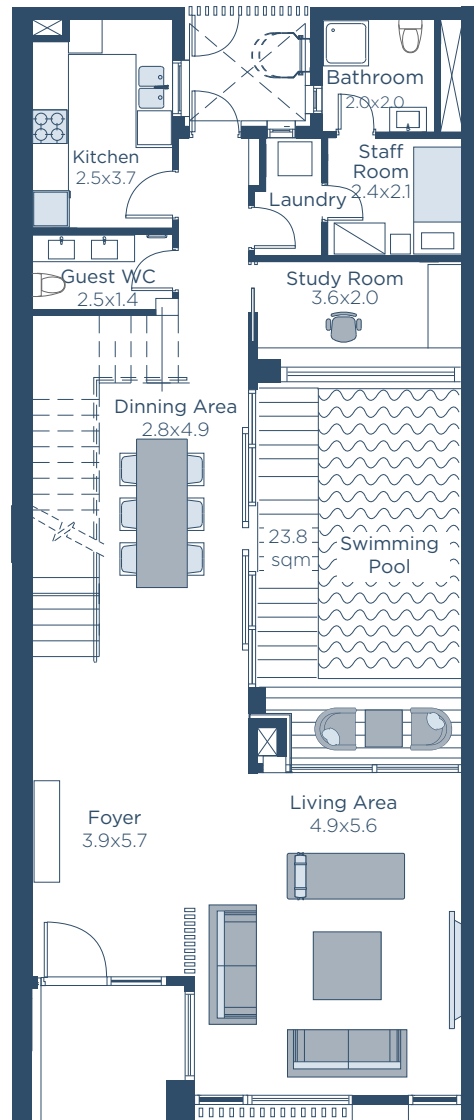

**TOWNHOUSES**  
 Typical Townhouse  
 Net Area - 224 sqm

**Ground Floor**  
 Area 122.4 sqm

**First Floor**  
 Area 101.3 sqm