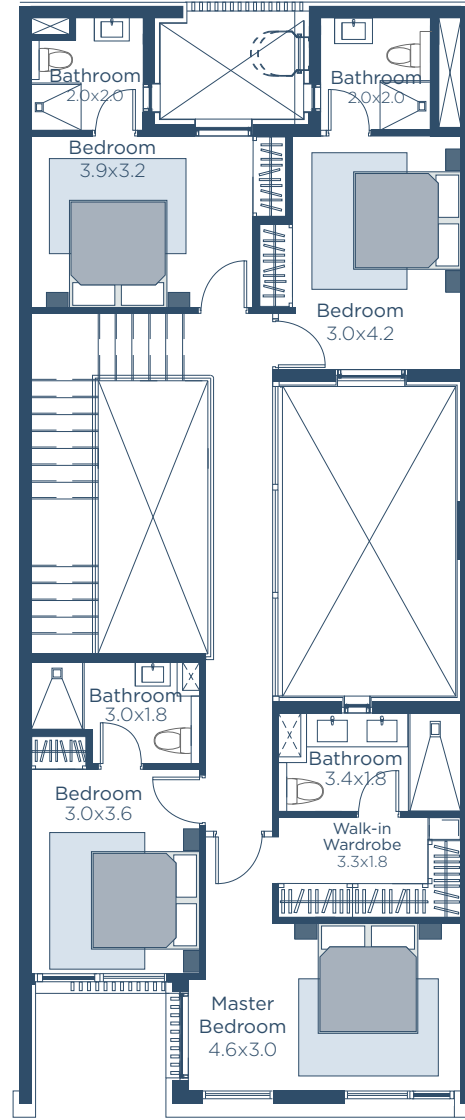

**TOWNHOUSES**  
 Typical Townhouse  
 Net Area - 224 sqm

**Ground Floor**  
 Area 122.4 sqm

**First Floor**  
 Area 101.3 sqm