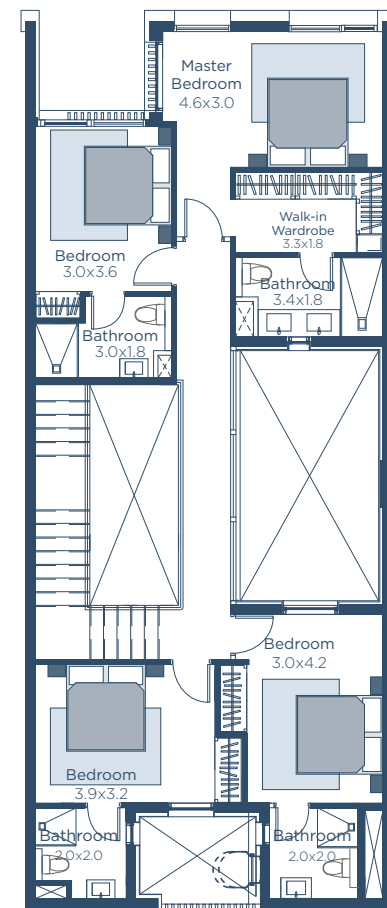

TOWNHOUSES

Typical Townhouse w/ Basement
 Net Area - 224 sqm (Basement 59 sqm)*

*Basement areas range between 57 and 92 sqm per Townhouse

Basement Floor
 Area 59.0 sqm

Ground Floor
 Area 122.4 sqm

First Floor
 Area 101.3 sqm