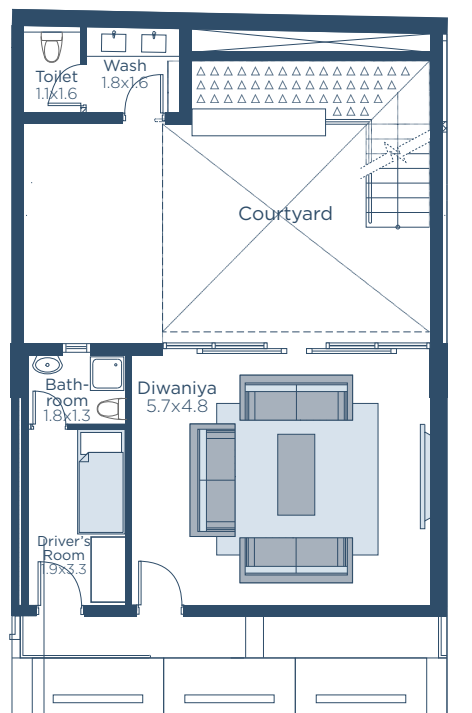

TOWNHOUSES

Typical Townhouse w/ Basement
 Net Area - 224 sqm (Basement 59 sqm)*

*Basement areas range between 57 and 92 sqm per Townhouse

Basement Floor
 Area 59.0 sqm

Ground Floor
 Area 122.4 sqm

First Floor
 Area 101.3 sqm