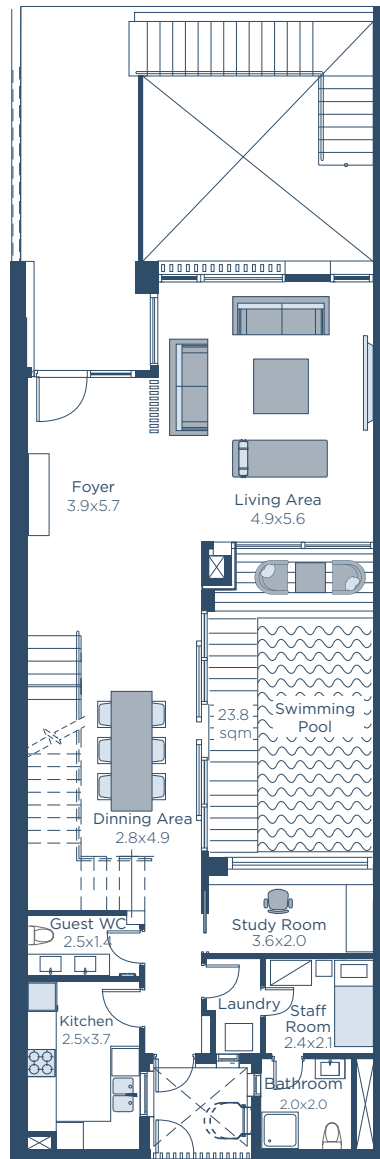

TOWNHOUSES

Typical Townhouse w/ Basement
 Net Area - 224 sqm (Basement 59 sqm)*

*Basement areas range between 57 and 92 sqm per Townhouse

Basement Floor
 Area 59.0 sqm

Ground Floor
 Area 122.4 sqm

First Floor
 Area 101.3 sqm